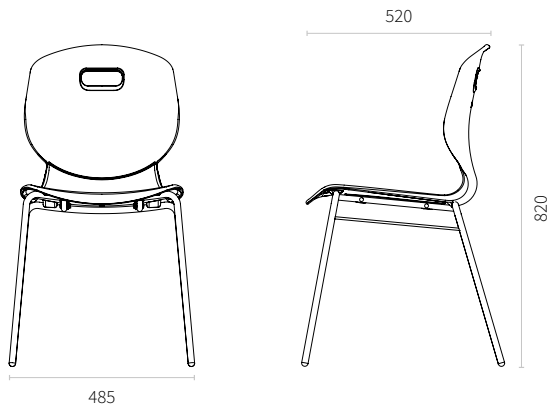

Arco

TA2_5

FOUR-LEG CHAIR WITH BRACE SPECIFICATION

Like the Four-Leg chair but with an extra support brace for extra strength. Ideal for conference rooms, seminar halls, education and modernised office spaces.

DOWNLOAD
CAD
MODELS

DOWNLOAD
PRODUCT
IMAGES

SHELL COLOURS

FRAME COLOURS

SKU	TA2_5
PRODUCT NAME	FOUR-LEG WITH BRACE
COLOUR	Marigold / Coral / Grape / Forest / Steel Blue / Anthracite
MATERIAL	PP1100 + 4% Glass Fibre
BASE/FRAME MATERIAL	Powder Coated Steel
CERTIFICATIONS	Conforms to BS EN 1729 Part 1 & 2 Antimicrobial
FIRE RET LEVEL	UL94 V-2
COMPONENT GUARANTEE	5 Years
USAGE RECOMMENDED	8 Hours
WEIGHT TOLERANCE	115kg
GROSS WEIGHT	N/A
NETT WEIGHT	4.1kg
BOXED VOLUME	N/A
EFFECTIVE VOLUME	N/A
BOXED WIDTH	N/A
BOXED DEPTH	N/A
BOXED HEIGHT	N/A

PRODUCT WIDTH	485
PRODUCT DEPTH	520
PRODUCT HEIGHT	820
CHAIR SEAT HEIGHT	430
CHAIR SEAT WIDTH	425
CHAIR SEAT DEPTH	410
CHAIR BACK HEIGHT	425
CHAIR BACK WIDTH	405
MECHANISM TYPE	N/A
ANTI TILT MECHANISM	N/A
ARM TYPE	N/A
ARM HEIGHT	N/A
GAS LIFT COLOUR	N/A
GAS LIFT SIZE	N/A
CASTOR SIZE	N/A
FOOT TYPE	N/A
STACK QTY	4 High